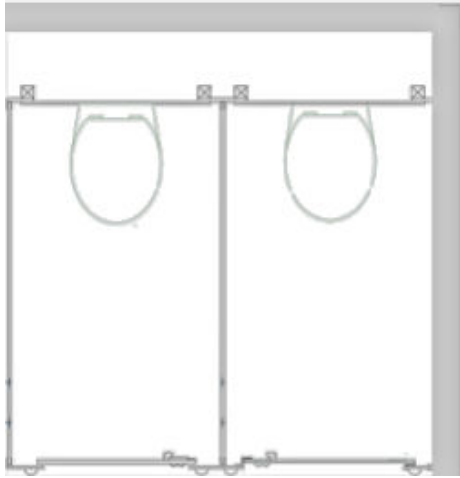

## HIVE® PRIMARY

A Solid Grade Laminate panel system with low level doors enabling adult supervision for younger users, whilst maintaining maximum privacy.

### Pilasters/Divisions/Doors:

- Low height doors/divisions - Variety of panel heights to suite key stage/ privacy requirements
- SGL Core/Face: Solid grade laminate with colour finish to both sides giving 13mm nominal thickness
- Edge: Polished and radiused
- Colour: From the Cube colour selector