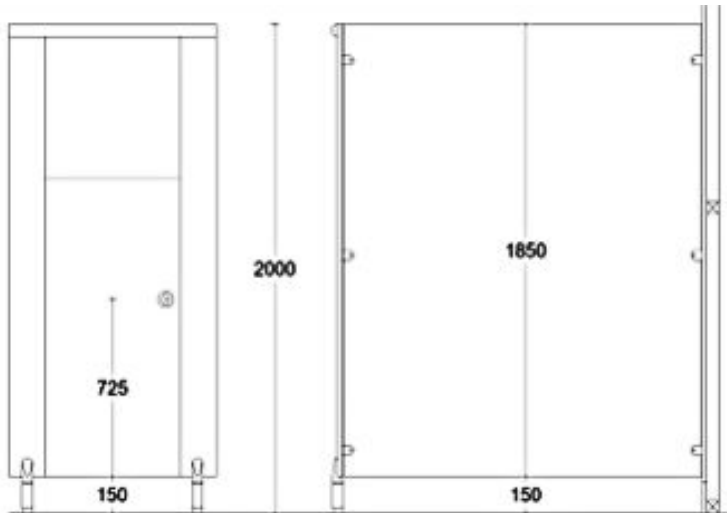

## HIVE® PRIMARY

A Solid Grade Laminate panel system with low level doors enabling adult supervision for younger users, whilst maintaining maximum privacy.

### Pilasters/Divisions/Doors:

- Low height doors/divisions - Variety of panel heights to suite key stage/ privacy requirements
- SGL Core/Face: Solid grade laminate with colour finish to both sides giving 13mm nominal thickness
- Edge: Polished and radiused
- Colour: From the Cube colour selector