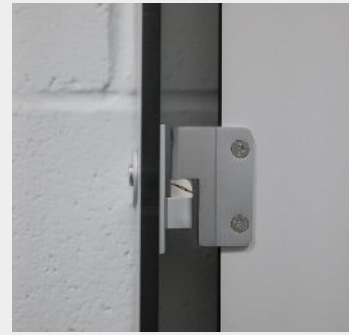

# HIVE<sup>®</sup> PRIMARY

A perfect combination of safety, security and strength specially designed for younger washroom users.

## HIVE® PRIMARY

A Solid Grade Laminate panel system with low level doors enabling adult supervision for younger users, whilst maintaining maximum privacy.

### Pilasters/Divisions/Doors:

- Low height doors/divisions - Variety of panel heights to suite key stage/ privacy requirements
- SGL Core/Face: Solid grade laminate with colour finish to both sides giving 13mm nominal thickness
- Edge: Polished and radiused
- Colour: From the Cube colour selector

### Hardware:

All fittings manufactured from high quality satin aluminium

- Pedestals: Sturdy, solid rolled design with adjustable height to accommodate uneven floors
- Hinges: Ultra durable twin bolt-thru hinges - 3nr per door
- Indicator Bolt: Easy slide action lock with integrated buffer and emergency door release facility
- Partition Fixing: Partitions secured with aluminium D brackets and stainless steel bolt-thru fixings
- Headrail: D section headrail for maximum strength
- Coat Hook: Matching coat hook, 1 per cubicle