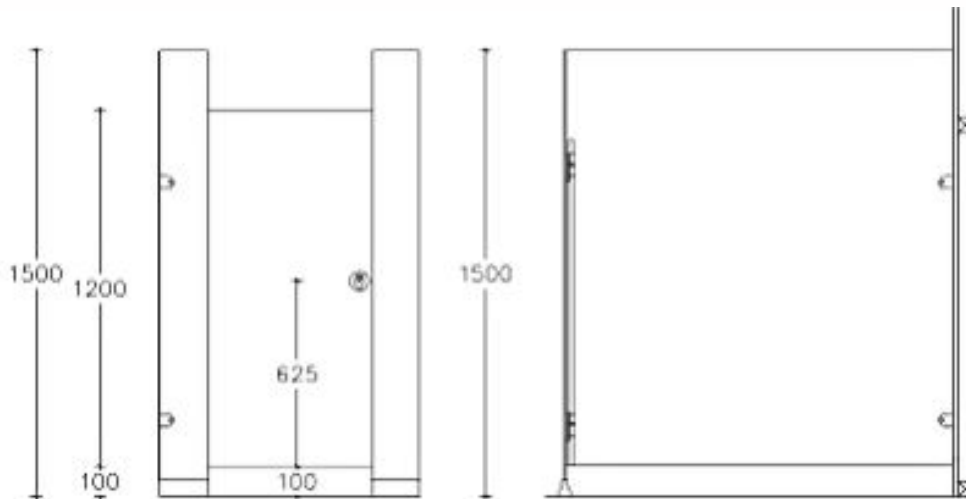

## HIVE® PRE-SCHOOL

A low level Solid Grade Laminate system enabling adult supervision for young users.