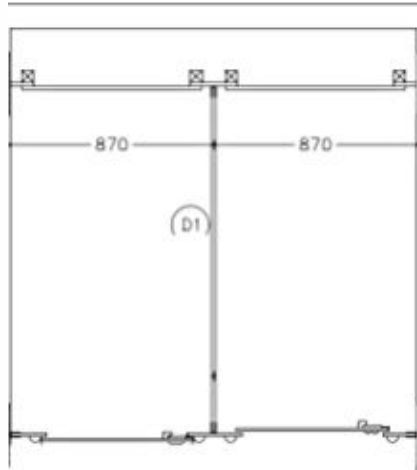

HIVE® PRE-SCHOOL

A low level Solid Grade Laminate system enabling adult supervision for young users.

SPECIFICATION

Pilasters/Divisions/Doors:

- SGL Core/Face: Solid grade laminate with colour finish to both sides giving 13mm nominal thickness
- Edge: Polished and radiused
- Colour: From the Cube colour selector
- Panel Detail: Pilasters, doors & divisions at low height - suitable for adult supervision

Hardware:

All fittings manufactured from high quality satin aluminium

- Pedestals: Low profile aluminium
- Hinges: High strength insert with anti-breakout sleeve and self-closing cams
- Indicator Bolt: Easy slide action lock with integrated buffer and emergency door release facility
- Partition Fixing: Partitions secured with aluminium D brackets and stainless steel bolt-thru fixings
- Headrail: D section headrail for maximum strength
- Coat Hook: Matching coat hook, 1 per cubicle

TOILET CUBICLES SOLUTION FOR:

- Nursery
- Early Years Foundation Stage