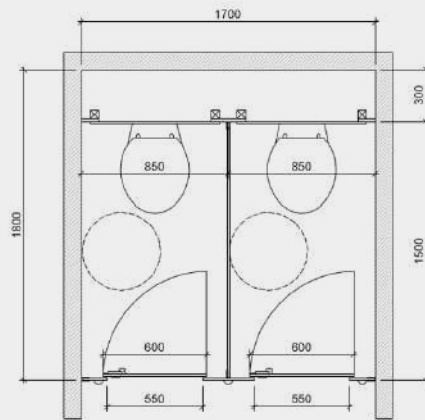

TYPICAL ENCLOSED WC CUBICLES
(with IPS Duct Panels)

Toilet Cubicles solution for:

► Sports
& Leisure

► Retail
& Office

► Industrial
& Transport

Options:

Panel Finishes – Extra Cost Options:

- Grafix range
- Specially sourced laminates to meet your exact requirements

Complementary Options:

- Vanity Units and Duct Panel Systems are available to complement
- Challenger Cubicles

Hardware:

- Powder coated to match RAL colours

Height:

- Overall Height: 2000mm
- Widths: from 700mm
- Floor Clearance: 150mm
- Depth: 1500mm standard | 2200 max
- Panel Thickness: 13mm

Call: 01692 632000 | Email: info@cube-install.com

Cube Install Limited

Belmore Place, 6 Bunkell Road, Rackheath Ind Estate, Norwich, NR13 6PX

www.cube-install.com

Registered in England No. 105718

Acclaim
Accreditation

Constructionline
Gold Member

ISO 45001
Cert No. 15847
ISO 9001
ISO 14001
ISO 45001