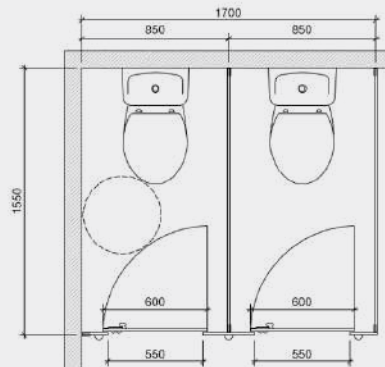

Challenger

A Solid Grade Laminate panel system designed for high traffic and wet area washrooms

Specification

Pilasters/Divisions/Doors:

Panel Spec Options:

- SGL Core/Face: Solid grade laminate with colour finish to both sides giving 13mm nominal thickness
- Edge: Polished and radiused
- Colour: From the Cube colour selector

Hardware:

All fittings manufactured from high quality polished aluminium

- Pedestals: Sturdy, solid rolled design with adjustable height to accommodate uneven floors
- Hinges: Ultra durable twin bolt-thru hinges - 3nr per door
- Indicator Bolt: Easy slide action lock with integrated buffer and emergency door release facility
- Partition Fixing: Partitions secured with aluminium D brackets and stainless steel bolt-thru fixings
- Headrail: D section headrail for maximum strength
- Coat Hook: Matching coat hook, 1 per cubicle

TYPICAL CORNER RANGE WC CUBICLES
(without IPS Duct Panels)