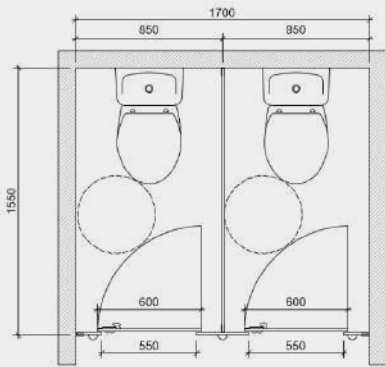

Challenger

A Solid Grade Laminate panel system designed for high traffic and wet area washrooms

Specification

Pilasters/Divisions/Doors:

Panel Spec Options:

- SGL Core/Face: Solid grade laminate with colour finish to both sides giving 13mm nominal thickness
- Edge: Polished and radiused
- Colour: From the Cube colour selector

Hardware:

All fittings manufactured from high quality polished aluminium

- Pedestals: Sturdy, solid rolled design with adjustable height to accommodate uneven floors
- Hinges: Ultra durable twin bolt-thru hinges - 3nr per door
- Indicator Bolt: Easy slide action lock with integrated buffer and emergency door release facility
- Partition Fixing: Partitions secured with aluminium D brackets and stainless steel bolt-thru fixings
- Headrail: D section headrail for maximum strength
- Coat Hook: Matching coat hook, 1 per cubicle

TYPICAL CORNER RANGE WC CUBICLES
(without IPS Duct Panels)