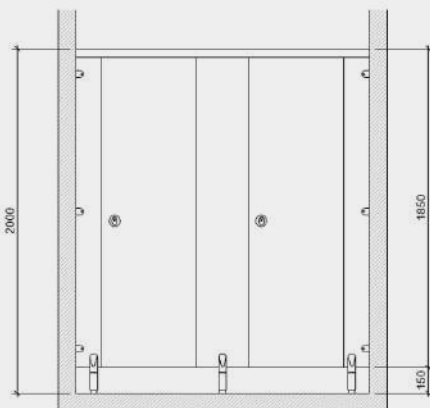

TYPICAL CUBICLE FRONT ELEVATIONS